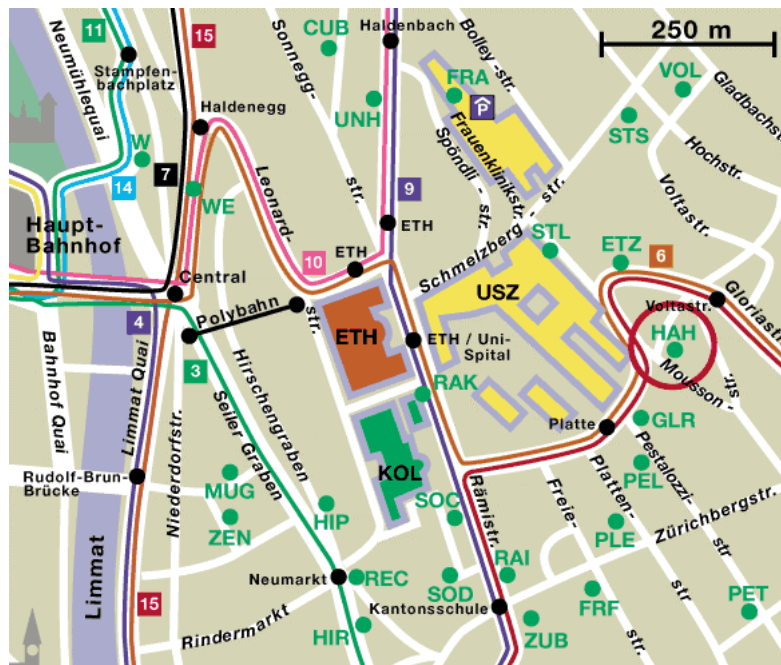

G.O.R.05

Welcome to GOR '05 - International Conference
on March 21-23, 2005 in Zurich, Switzerland

How to find the conference building Händeliweg 2 (HAH) ?

The easiest way to the conference building is by tramway to the station "Platte". There you will see signs showing the shortest way to Händeliweg 2 (the red circled building on the map).

To the station "Platte" you either take tramway no. 5 or 6. (from city center tramway no. 5 direction "Kirche Fluntern", tramway no.6 direction "Zoo")

For tickets consult the following link in the web:

<http://www.zuerich.com/zurich_az/en/zuerichcard.php>

There is a possibility to get the tickets directly at the station from the ticket machine (but only with cash in Swiss francs).

For further information:

<http://www.zvv.ch/tourist_e/tickets.asp>

HAH - Händeliweg 2, 8044 Zürich

Local organizer:

Universität Zürich

Psychologisches Institut
Sozial- und Wirtschaftspsychologie
gorinfo@psychologie.unizh.ch